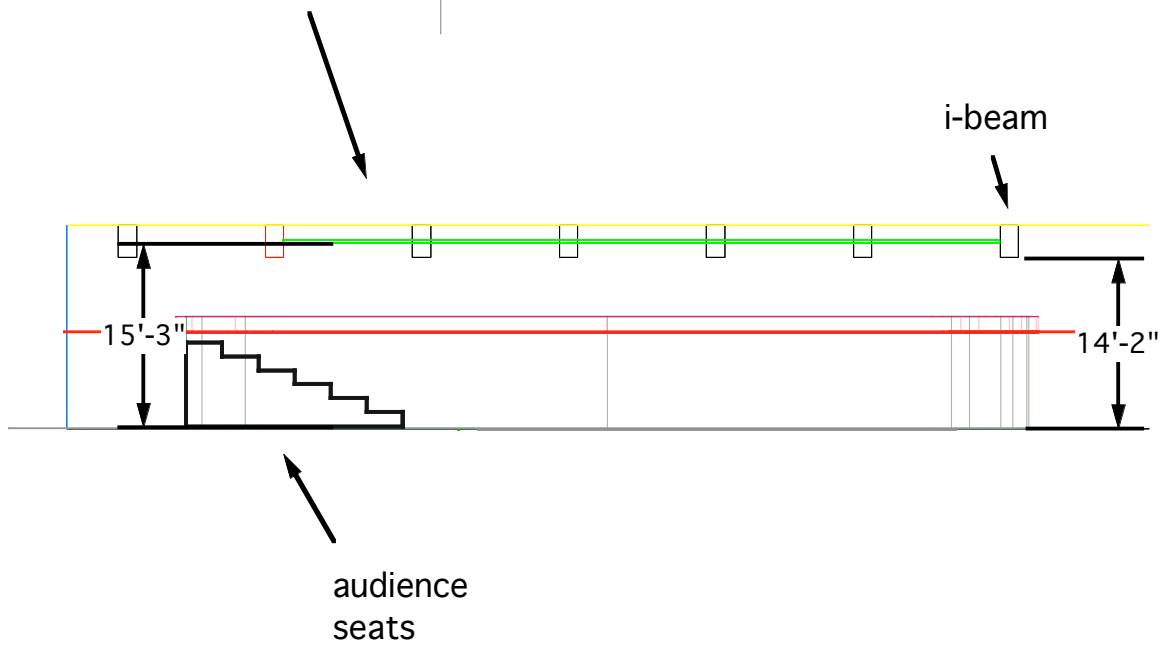

green- pipe grid
(please note grid does not run thru i-beams)

Imago Theatre
Section
 $1/16'' = 1'$